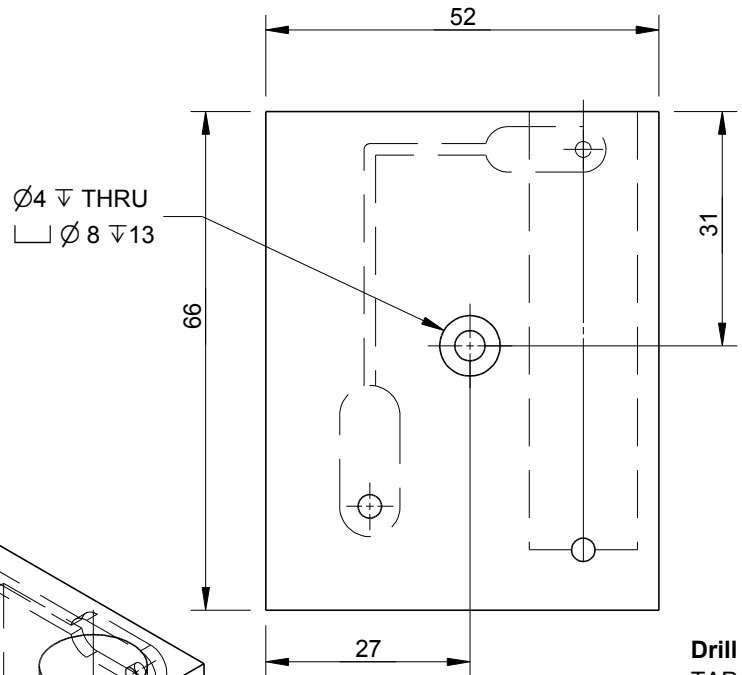

1 2 3 4 5 6

A

B

C

D

A

B

C

D

Drawn by JltK	CHKD BtcK	MTL NYLON 6	May 12 2016	Scale 1:1
-------------------------	---------------------	-----------------------	-------------	---------------------

Minimag Co.
BRIGHSTONE
Isle of Wight