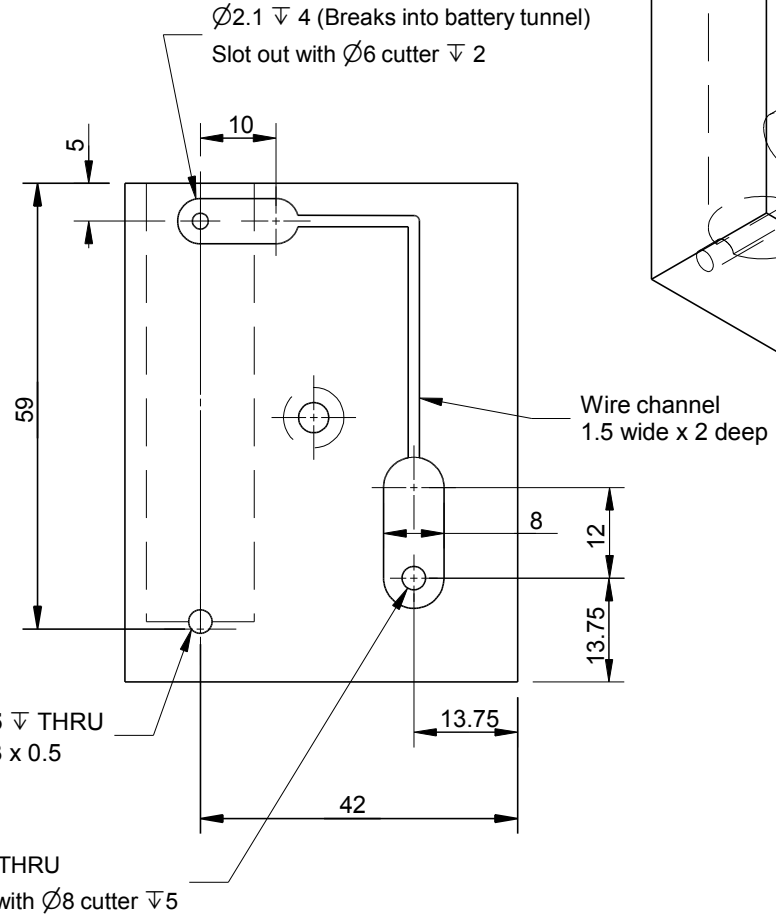

D

Drawn by JltK	CHKD BtcK	MTL NYLON 6	May 12 2016	Scale 1:1
-------------------------	---------------------	-----------------------	-------------	---------------------

Minimag Co.
BRIGHSTONE
Isle of Wight