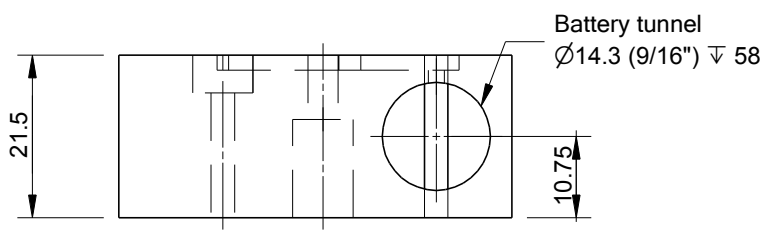

D

Drawn by JltK	CHKD BtcK	MTL NYLON 6	May 12 2016	Scale 1:1
-------------------------	---------------------	-----------------------	-------------	---------------------

Minimag Co.
BRIGHSTONE
Isle of Wight