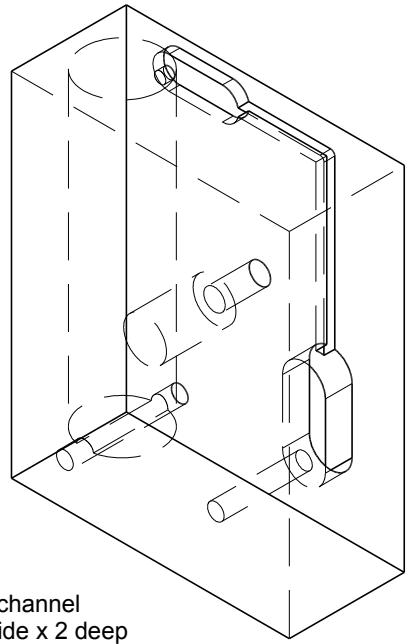

D

Drawn by JltK	CHKD BtcK	MTL NYLON 6	May 12 2016	Scale 1:1
-------------------------	---------------------	-----------------------	-------------	---------------------

Minimag Co.
BRIGHSTONE
Isle of Wight