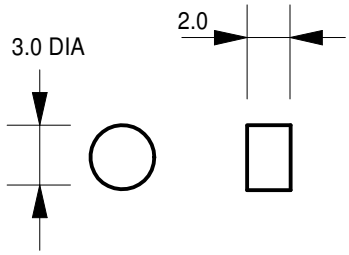

Miniature magnetic proximity sensor assembly type MRS-1

Standard Wire Colours

RED	Sensor Power
BLUE	Signal output
BLACK	Sensor GND

Actuating magnet

Hall Effect sensor - prewired. Type MHS-1

NOT TO SCALE

DRWN jk	CHKD	Date 18 September, 2010	Minimag Co. Lingfield, Surrey. Made in England	2 18/09/10 Added wire colour references
DRWG 1 of 1	File Sensors.fcw REV2			Minimag Timing Sensors Outline & Connections