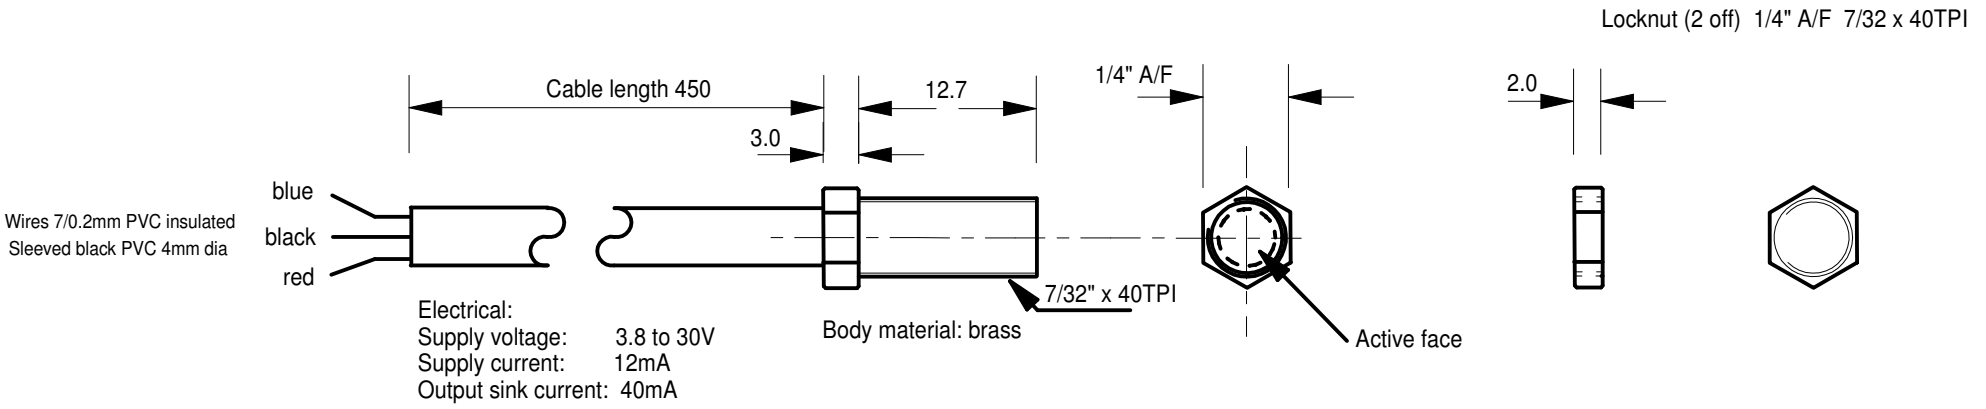

Miniature magnetic proximity sensor assembly type MRS-1

Standard Wire Colours

RED	Sensor Power
BLUE	Signal output
BLACK	Sensor GND

Actuating magnet

Hall Effect sensor - prewired. Type MHS-1

NOT TO SCALE

DRWN jk	CHKD	Date 18 September, 2010	Minimag Co. Lingfield, Surrey. Made in England	2 18/09/10 Added wire colour references
DRWG 1 of 1	File Sensors.fcw REV2			Minimag Timing Sensors Outline & Connections