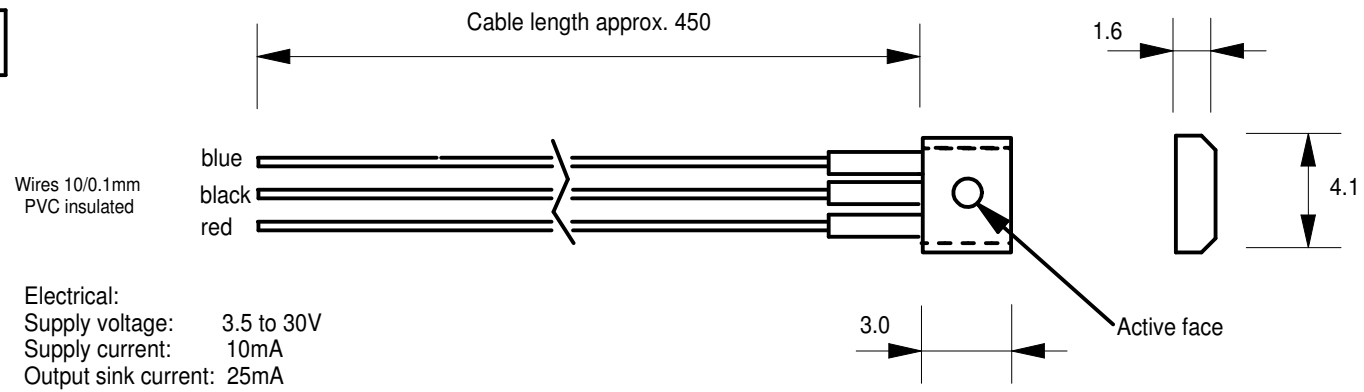

Miniature magnetic proximity sensor assembly type MRS-1

Standard Wire Colours

RED	Sensor Power
BLUE	Signal output
BLACK	Sensor GND

Actuating magnet

Hall Effect sensor - prewired. Type MHS-1

NOT TO SCALE

DRWN jk	CHKD	Date 18 September, 2010	Minimag Co. Lingfield, Surrey. Made in England	2 18/09/10 Added wire colour references
DRWG 1 of 1	File Sensors.fcw REV2			Minimag Timing Sensors Outline & Connections