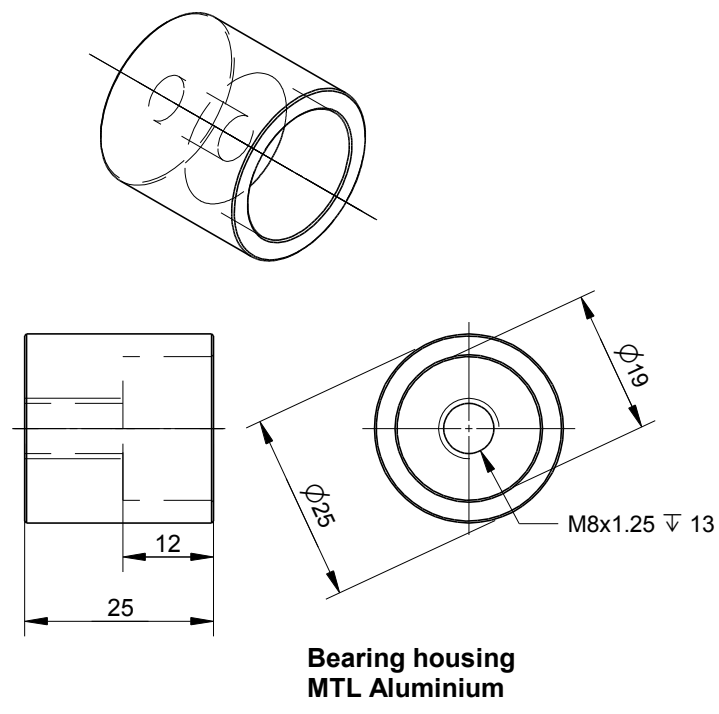

1 2 3 4 5 6

A  
B  
C  
D

A  
B  
C  
D

Drawn by <b>JitK</b>	CHKD <b>BtcK</b>	29 May 2016		Scale <b>NTS</b>
		SPC - Penulum demo. Upright and fixings		
		upright and fittings.ad_drw	Edition <b>1</b>	Sheet <b>1 of 1</b>