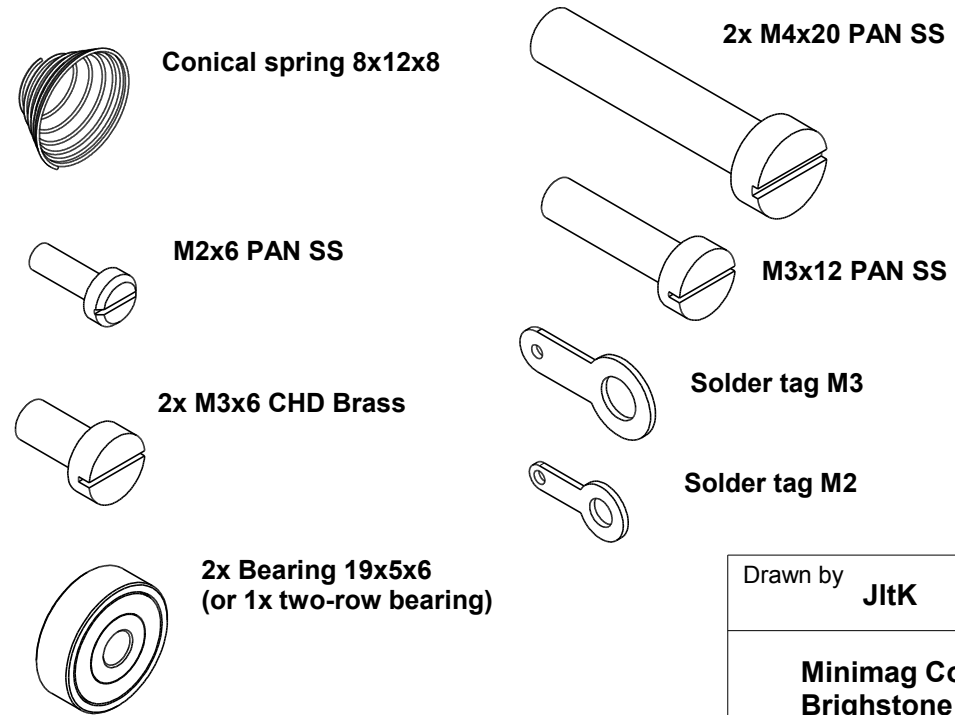

1 2 3 4 5 6

A
B
C
D

Drawn by JItK	CHKD Btck	29 May 2016		Scale NTS
Minimag Co. Brighstone Isle of wight		SPC - Pendulum Demo. Small Parts		
		small parts.ad_drw	Edition 1	Sheet 1 of 1