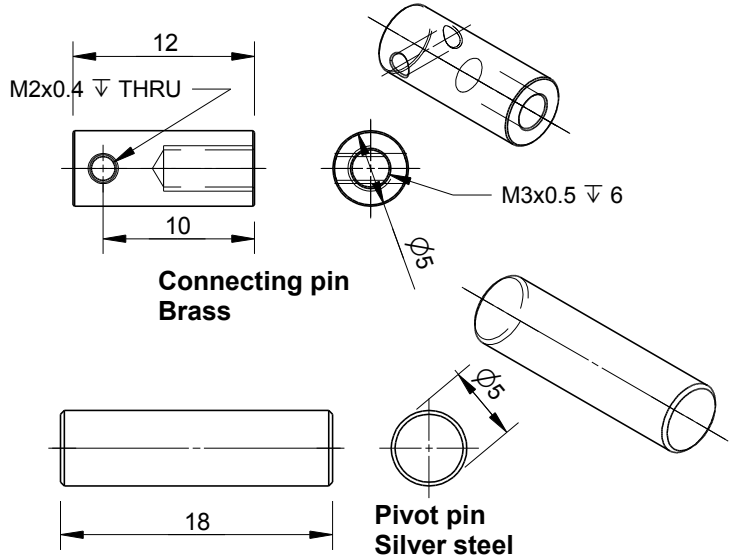

1 2 3 4 5 6

A
B
C
D

Drawn by JItK	CHKD Btck	29 May 2016		Scale NTS
Minimag Co. Brighstone Isle of wight		SPC - Pendulum Demo. Small Parts		
		small parts.ad_drw	Edition 1	Sheet 1 of 1