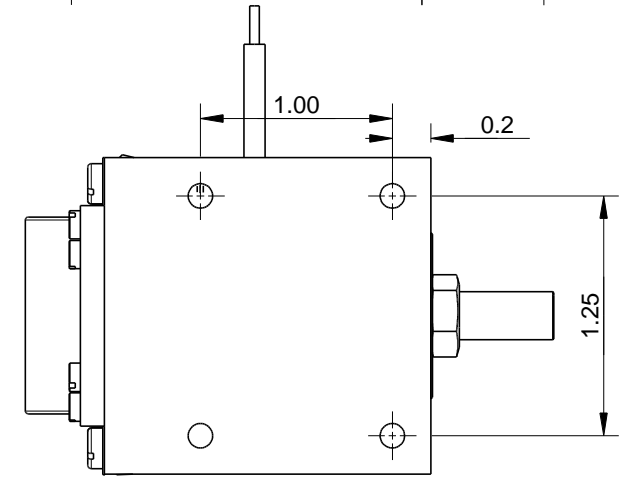

D

All dimensions in inches  
unless otherwise stated

Drawn by <b>jk</b>	CHKD <b>bk</b>		<b>30 Jan 2011</b>	Scale <b>1:1</b>
<b>Minimag Co.</b> <b>LINGFIELD,</b> <b>Surrey,</b> <b>ENGLAND</b>				<b>Falcon Magneto - General Arrangement</b>
<a href="http://www.minimagmagneto.co.uk">www.minimagmagneto.co.uk</a>		<b>FMK-001GA</b>	Edition <b>1</b>	Sheet <b>1 of 1</b>