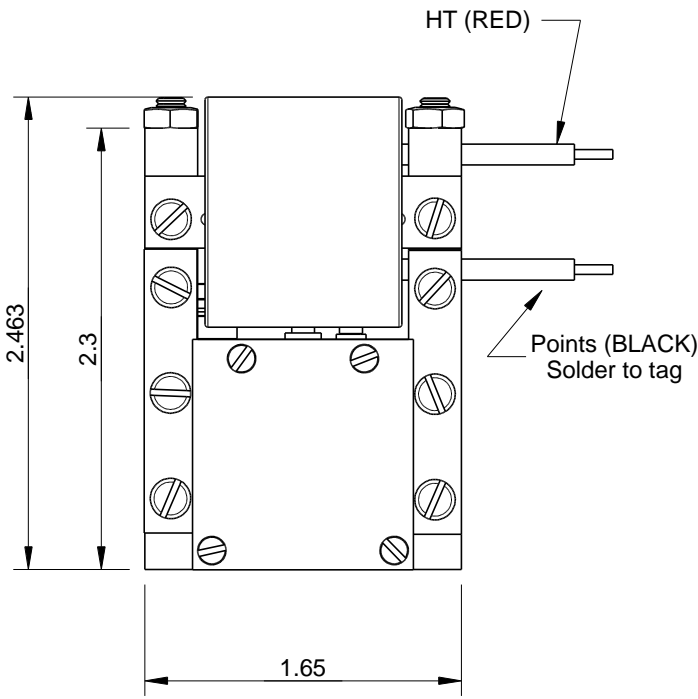

1 2 3 4 5 6

A

B

C

D

A

B

C

D

All dimensions in inches  
unless otherwise stated

Drawn by <b>jk</b>	CHKD <b>bk</b>		<b>30 Jan 2011</b>	Scale <b>1:1</b>
<b>Minimag Co.</b> <b>LINGFIELD,</b> <b>Surrey,</b> <b>ENGLAND</b>				<b>Falcon Magneto - General Arrangement</b>
<a href="http://www.minimagmagneto.co.uk">www.minimagmagneto.co.uk</a>		<b>FMK-001GA</b>	Edition <b>1</b>	Sheet <b>1 of 1</b>

1 2 3 4 5 6