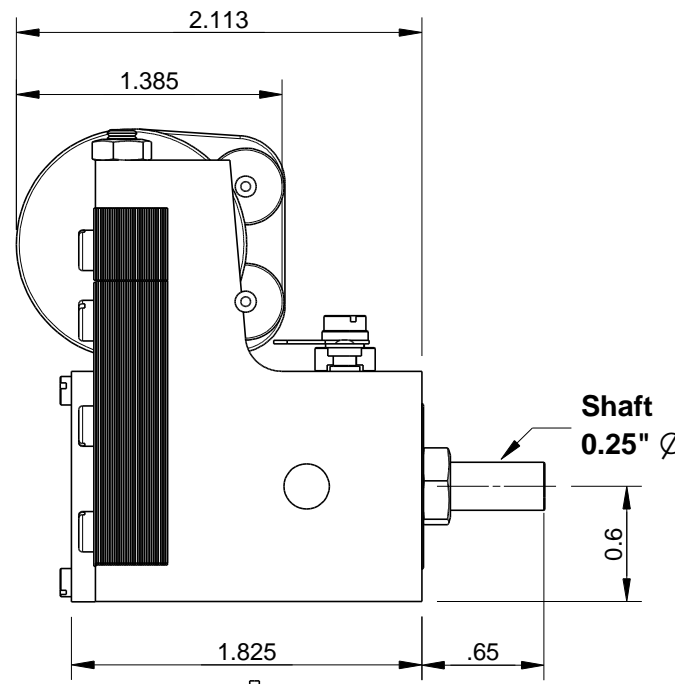

D

All dimensions in inches  
unless otherwise stated

Drawn by <b>jk</b>	CHKD <b>bk</b>		<b>30 Jan 2011</b>	Scale <b>1:1</b>
<b>Minimag Co.</b> <b>LINGFIELD,</b> <b>Surrey,</b> <b>ENGLAND</b>				<b>Falcon Magneto - General Arrangement</b>
<a href="http://www.minimagmagneto.co.uk">www.minimagmagneto.co.uk</a>		<b>FMK-001GA</b>	Edition <b>1</b>	Sheet <b>1 of 1</b>